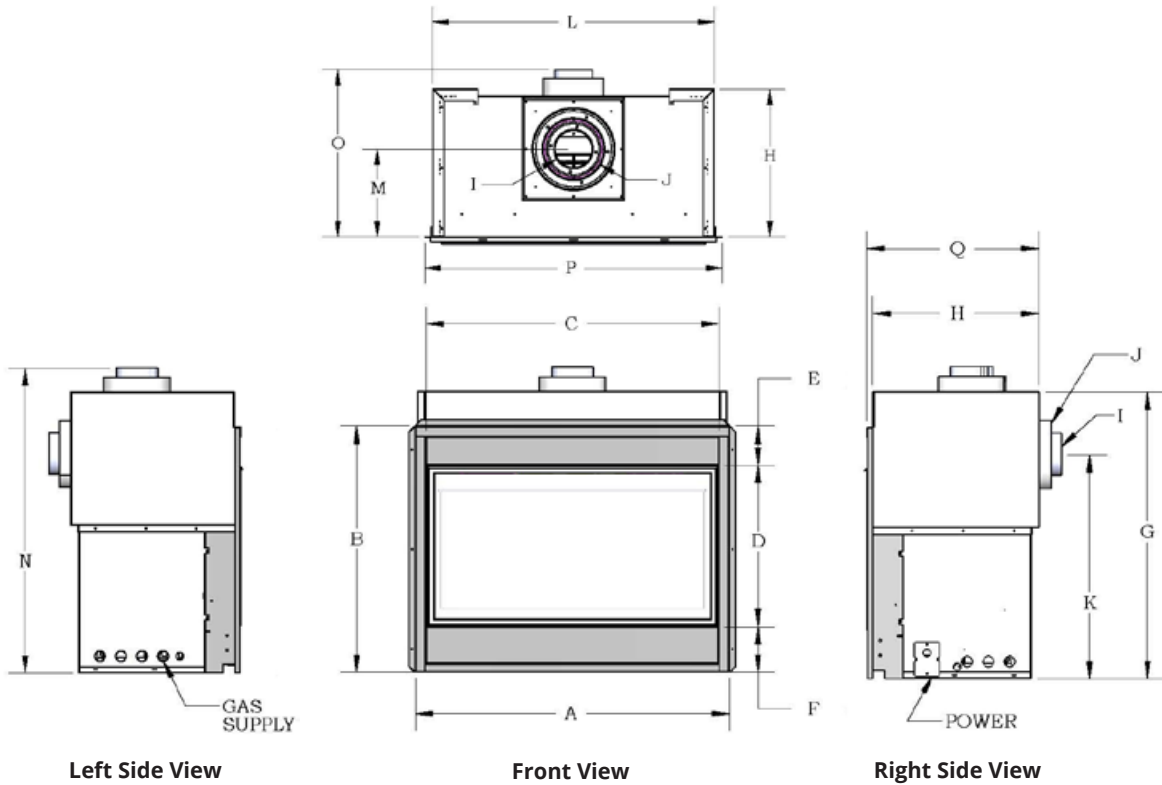

Top View

Framing Dimensions

FRAMING DIMENSIONS						
Model#	U	V	W	X	Y	Z
PL38DF P38DF	53¾"	37¾"	78¼"	20¼"	41¼"	34¼"
PL42DF P42DF	58½"	42"	82¾"	21¾"	42"	35"
PL52DF P52DF	64¾"	52"	91¾"	24½"	43"	37½"

*Framing Dimensions shown for models without surround