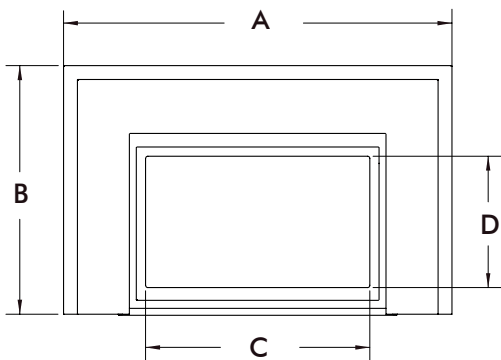

Renovate. Revamp. Rejuvenate

Adding supplementary heat to your home doesn't mean you have to sacrifice your tastes or a beautiful fire. We have taken the bright bold flames Montigo is known for and created a new generation of gas inserts.

Design Versatility

Designed for spaces that are traditional, contemporary or somewhere in between. Choose your style, size and accessories to create your perfect fireplace insert.

Burner Technology

The traditional burner has been cast in ceramic to produce a realistic fire bed with glowing embers. With porcelain trim, the concealed ribbon burner provides an elegantly modern flame.

High Efficiency

Models	P4.1-15	
	NG	LP
30FID-S	78.8%	80.1%
30FID-L	77.6%	79%
34FID-S	81.1%	82%
34FID-L	77.4%	78.5%

Serviceability

Created with serviceability in mind. All routine service items can be preformed with easy access to the control system and without the use of specialty tools.

Our Guarantee

Rest assured our uncompromising quality and long-term reliability is backed by our 10-year limited warranty.

Unit Specs

	BTUs		Unit Dimensions										
	NG	LP	A	B	C	D	E	F	G	H	I	J	K
30FID	24,000	23,000	42"	26⁷/₈"	24¹/₄"	14¹/₄"	6³/₄"	13¹/₂"	20"	29¹/₂"	19⁷/₈"	3"	3"
34FID	31,000	30,000	46¹/₂"	31"	28"	17¹/₂"	6³/₄"	15"	23³/₄"	33¹/₂"	23⁷/₈"	3"	4"

Front View