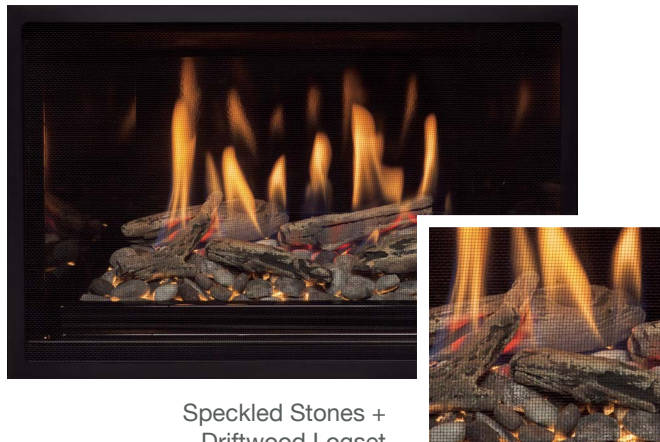

Front View

Top View

Side View

Styling Options

Linear Model

- Concealed ribbon burner
- Porcelain panels and media tray
- In burner accent lighting
- Variety of interchangeable media options

Traditional Model

- Choice of glossy porcelain panels or brick lining available in red or brown
- High definition cast fiber logset ceramic burner
- Accent lighting

I Series

30FID-L
(shown with porcelain panels)

Features

- Highly efficient firebox design
- Choice of satin black surrounds
- Direct Vent utilizing co-linear venting
- Tool free access to the control system
- Accent lighting
- Hidden pilot design
- Integrated barrier safety screen
- Multiple styling options
- Remote control operation
- Optional high output variable fans