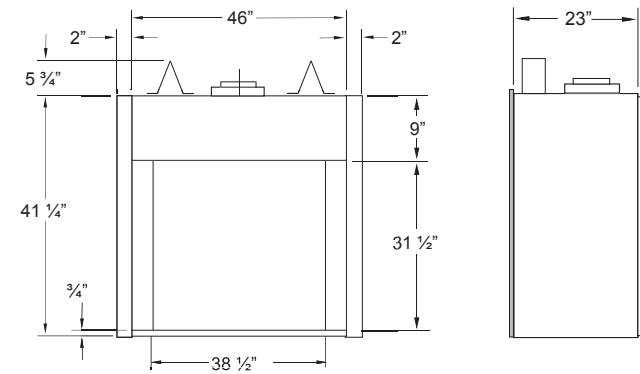

✓ Denotes standard refractory/panel
 ~ Denotes optional but not standard

H*34, H*38, H*42 Single Sided Specifications

	A	B	C	D	E	F	G	H	I	J	K	L	M	N	O	P	Q	R	S	T
H34	31 $\frac{3}{8}$ "	33 $\frac{3}{8}$ "	5 $\frac{1}{2}$ "	5 $\frac{1}{4}$ "	33 $\frac{1}{2}$ "	31 $\frac{1}{16}$ "	17 $\frac{1}{8}$ "	11 $\frac{13}{16}$ "	25 $\frac{11}{16}$ "	33"	35 $\frac{3}{8}$ "	7 $\frac{7}{16}$ "	35 $\frac{1}{2}$ "	11 $\frac{13}{16}$ "	40"	33 $\frac{3}{8}$ "	56 $\frac{1}{4}$ "	39"	20"	33 $\frac{3}{8}$ "
H38	35 $\frac{3}{16}$ "	37 $\frac{3}{4}$ "	4 $\frac{13}{16}$ "	5 $\frac{1}{4}$ "	37 $\frac{3}{16}$ "	37 $\frac{1}{2}$ "	18 $\frac{1}{4}$ "	10 $\frac{3}{4}$ "	28 $\frac{1}{2}$ "	35 $\frac{3}{8}$ "	39 $\frac{3}{16}$ "	6 $\frac{5}{16}$ "	38 $\frac{1}{16}$ "	11 $\frac{1}{16}$ "	43 $\frac{3}{8}$ "	37 $\frac{3}{4}$ "	62"	42"	21 $\frac{1}{8}$ "	37 $\frac{3}{4}$ "
H42	39 $\frac{7}{16}$ "	42"	4 $\frac{13}{16}$ "	5 $\frac{1}{4}$ "	41 $\frac{1}{16}$ "	40 $\frac{1}{2}$ "	19 $\frac{13}{16}$ "	12 $\frac{13}{16}$ "	33 $\frac{3}{8}$ "	40 $\frac{1}{8}$ "	43 $\frac{3}{16}$ "	7 $\frac{3}{8}$ "	42 $\frac{7}{8}$ "	11 $\frac{3}{8}$ "	48 $\frac{1}{8}$ "	42"	68"	46 $\frac{1}{2}$ "	21 $\frac{1}{8}$ "	42"

H36PVN Single Sided Specifications

Unit Dimensions

Framing Dimensions

H36PVN is a power vent dedicated unit

BTU Listing

Unit Code	NG	LP
H34DF	18,000	18,000
HLB34DF	18,000	18,000
HLB34DF-2	18,000	18,000
H38DF	26,000	26,000
HL38DF	25,000	25,000
HW38DF	34,000	30,000
H42DF	34,000	32,000
HL42DF	34,000	32,000
HW42DF	34,000	N/A
H36PV	55,000	N/A