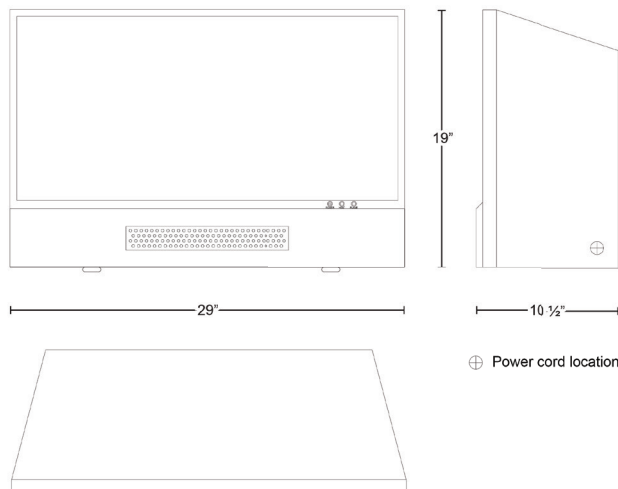

MODERN  FLAMES

ZCR SERIES
ELECTRIC INSERT

The ZCR series is designed as a replacement insert for existing wood burning fireplaces and provides a beautiful and economical substitute for a gas log set or gas insert. Just slide into your existing masonry or zero clearance fireplace and plug in! This model comes standard with a decorative trim piece and realistic LED Canyon Juniper Logs. The combination of its glowing realism, ease of installation and low cost of operation; make this fireplace a perfect addition to the home.

STANDARD FEATURES

- Remote Control
- 38" x 24" Trim Piece
- Easy access manual controls
- 120 Volt - 1500 Watt / 5000 BTU Heater
- Fits into Existing Zc Fireboxes
- Hand Painted LED Canyon Juniper Log Set
- Realistic Flame Appearance
- 5 Stage Flame Brightness

UPGRADES

- 44" X 26" Trim Piece
- Contemporary Glass Burner

TECHNICAL SPECIFICATIONS	
VOLTS	AC 120V / 60Hz
AMPS	15 AMPS
HEATER	750W / 1500W
LAMPS	LED 12V
ROTOR MOTOR	AC 120V / 60Hz 4W CCW 15/18 r/min
SHIPPING SIZE	40" x 26" x 12"
SHIPPING WEIGHT	60lbs