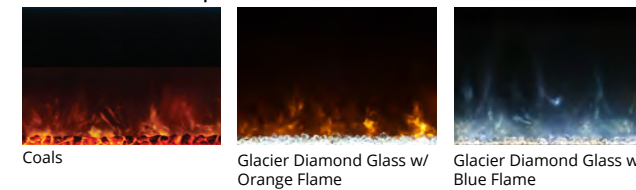

Black Stainless Steel

Matte Black Metal

Stainless Steel

Flat White Metal

LIGHTING UPGRADES

- Multicolor LED backlights
- 9 different colors
- Includes Remote

AMBIANCE CLX 2 LINEAR ELECTRIC FIREPLACE

AL45CLX2
AL60CLX2

The popular Ambiance CLX2 electric fireplace offers the ultimate combination of versatility and design. This award winning electric fireplace series has received an upgrade with an improved look and easier customer customization. The Ambiance CLX2 features a NEW color changing orange to blue flame for year around use, a thermostat for setting the temperature in your room to that ideal setting and includes 2 styles of media (coals, glacier diamond glass) for easily changing the look and feel of your fireplace. Finally choose from one of our 4 surround upgrade of stainless steel, black stainless steel, flat white metal & matte black metal for the ultimate in customization. The 45" and 60" size are the perfect addition to any bedroom, living room, office and many more.

AL80CLX2-G

STANDARD FEATURES

- Recessed or wall mount installation
- Recesses into any 2" x 4" wall
- Color Changing Orange to Blue flame for year round use
- Media - Coals / Glacier Glass (Included)
- Low energy LED Flame Technology
- Unsurpassed Realistic Flame Pattern
- Hi-tech touch screen controls
- NEW Sleek remote
- Flame operates with or without heat
- Variable heat with thermostat ready and Variable Flame
- 120 Volt - 1500 watt / 5000 BTU heater
- Do it yourself installation instructions (Included)

STANDARD MEDIA

Media - All 3 Options Included

Coals

Glacier Diamond Glass w/ Orange Flame

Glacier Diamond Glass w/ Blue Flame

UPGRADE OPTIONS

Surrounds

Black Stainless Steel