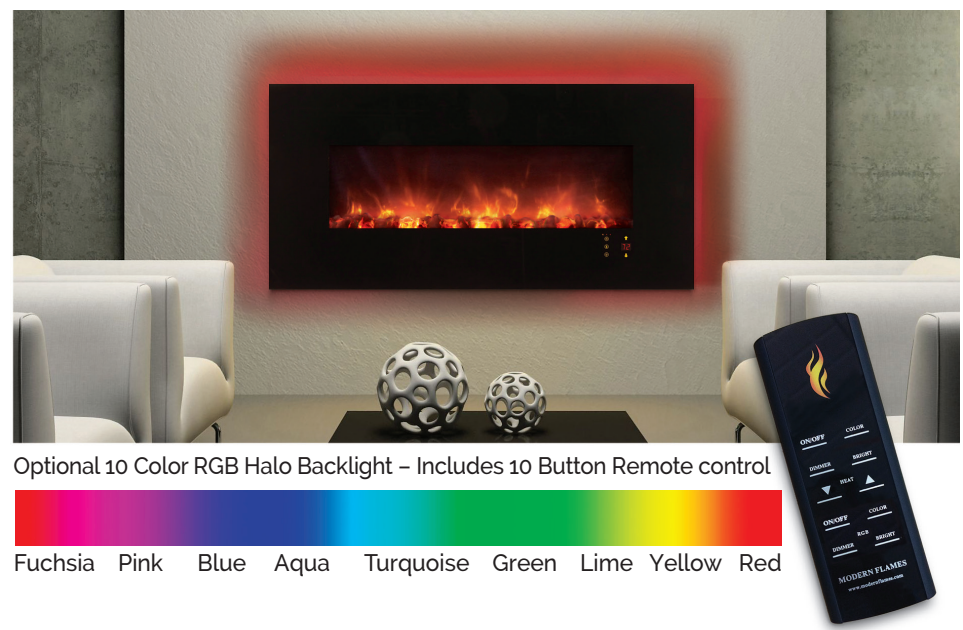

AMBIANCE CLX2 SERIES

Recessed or Wall Mount Electric Fireplace

AMBIANCE CLX2 SERIES

Recessed or Wall Mount Electric Fireplace

The popular Ambiance CLX2 electric fireplace offers the ultimate combination of versatility and design. This award winning, upgraded product series has an improved look offering simple customization. The Ambiance CLX2 features a NEW color changing orange to blue flame for year-round use, a thermostat for setting that ideal temperature and includes 2 styles of media for 2 distinctive looks: coals and glacier diamond glass. Four unique surround options offer the ultimate customization: stainless steel, black stainless steel, flat white metal & matte black metal. The 45" and 60" sizes are the perfect addition to any room in the home.

- ### STANDARD FEATURES
- Recessed or Wall Mount Installation
 - Color Changing Orange to Blue Flame
 - Media - Coals & Glacier Glass (Included)
 - Low Energy LED Flame Technology
 - Unsurpassed Realistic Flame Pattern
 - Hi-tech Touch Screen Controls
 - New Sleek Remote
 - Can be Installed Beneath a TV
 - Variable Heat with Thermostat
 - Variable Flame Controls
 - 120 Volt Direct Plug-in
 - Do it Yourself Installation Instructions

AMBIANCE CLX2 SERIES

Available in 5 Linear Widths with More Ways to Customize

Fireplace Height 25.5" with 5 Widths Available: 45" 60" 80" 100" 144"

Orange Flames with Standard Coal Bed Orange Flames with Standard Glacier Glass Ember Bed Blue Flames with Standard Glacier Glass Ember Bed

UPGRADED FRAME OPTIONS - Touch Screen NOT available with metal frames. Can be relocated on the wall.

AL CLX2-BS AL CLX2-MB AL CLX2-SS AL CLX2-FW

Optional 10 Color RGB Halo Backlight - Includes 10 Button Remote control