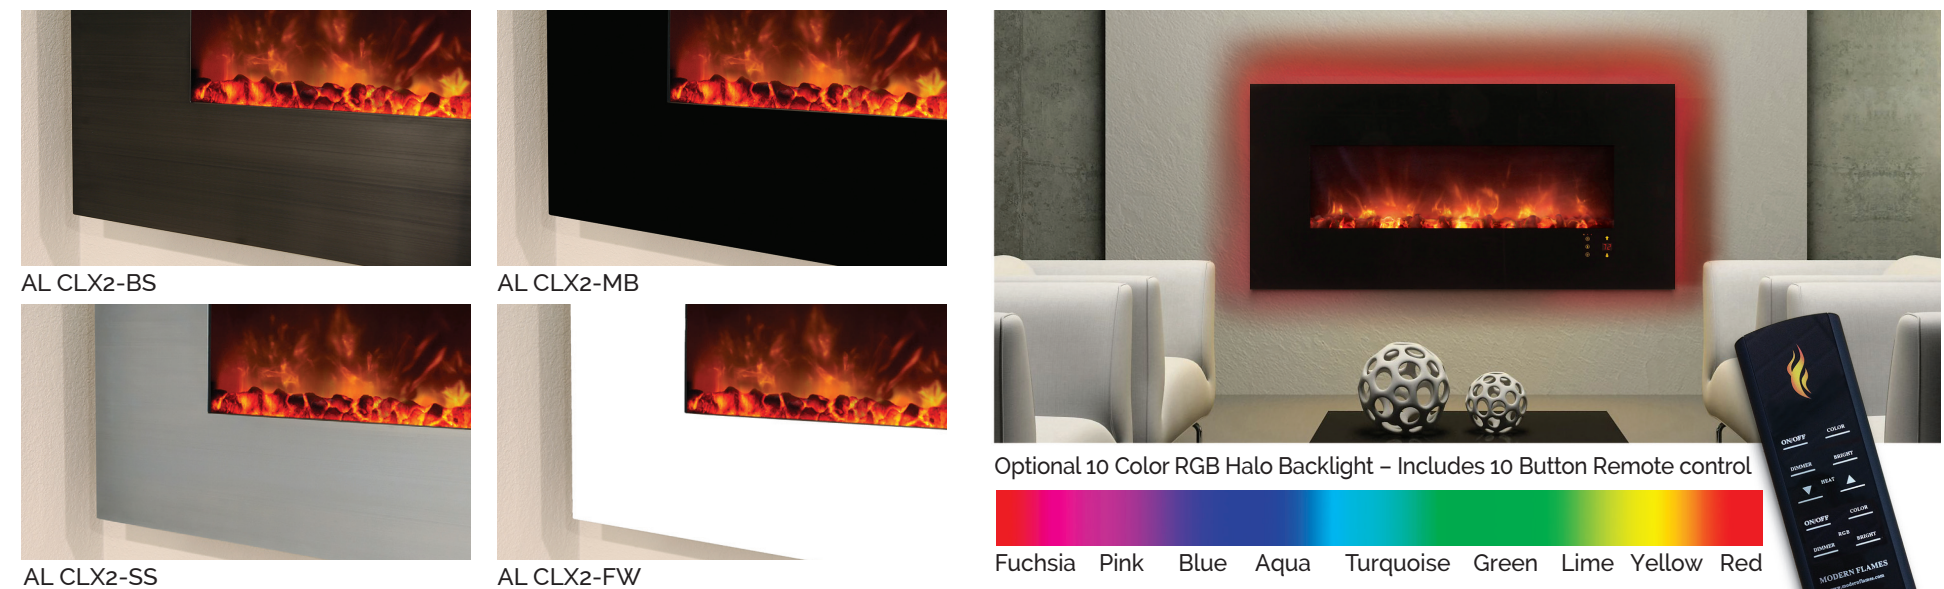

AMBIANCE CLX2 SERIES

Recessed or Wall Mount Electric Fireplace

AMBIANCE CLX2 SERIES

Recessed or Wall Mount Electric Fireplace

The popular Ambiance CLX2 electric fireplace offers the ultimate combination of versatility and design. This award winning, upgraded product series has an improved look offering simple customization. The Ambiance CLX2 features a NEW color changing orange to blue flame for year-round use, a thermostat for setting that ideal temperature and includes 2 styles of media for 2 distinctive looks: coals and glacier diamond glass. Four unique surround options offer the ultimate customization: stainless steel, black stainless steel, flat white metal & matte black metal. The 45" and 60" sizes are the perfect addition to any room in the home.

- ### STANDARD FEATURES
- Recessed or Wall Mount Installation
 - Color Changing Orange to Blue Flame
 - Media - Coals & Glacier Glass (Included)
 - Low Energy LED Flame Technology
 - Unsurpassed Realistic Flame Pattern
 - Hi-tech Touch Screen Controls
 - New Sleek Remote
 - Can be Installed Beneath a TV
 - Variable Heat with Thermostat
 - Variable Flame Controls
 - 120 Volt Direct Plug-in
 - Do it Yourself Installation Instructions

AMBIANCE CLX2 SERIES

Available in 5 Linear Widths with More Ways to Customize

Fireplace Height 25.5" with 5 Widths Available: 45" 60" 80" 100" 144"

Orange Flames with Standard Coal Bed Orange Flames with Standard Glacier Glass Ember Bed Blue Flames with Standard Glacier Glass Ember Bed

UPGRADED FRAME OPTIONS - Touch Screen NOT available with metal frames. Can be relocated on the wall.

AL CLX2-BS AL CLX2-MB AL CLX2-SS AL CLX2-FW

Optional 10 Color RGB Halo Backlight - Includes 10 Button Remote control