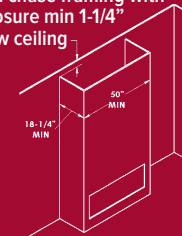

Open chase framing with
enclosure min 1-1/4"
below ceiling