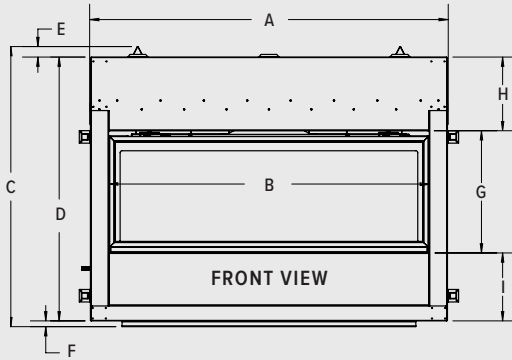

PRODUCT DIMENSIONS

- A 46 5/8"
- B 41 5/8"
- C 38 5/8"
- D 35 1/16"
- E 2 1/4"
- F 3/4"
- G 15 7/8"
- H 11"
- I 8 13/16"
- J 34 5/8"
- K 17 3/4"
- L 11 1/16"
- M 29 1/16"
- N 31 1/16"
- O 17 3/4"
- P 5 1/16"
- Q 2 1/8"
- R 2 1/16"
- S 3 3/16"

FIREPLACE DIMENSIONS

Width	Height	Depth
46 5/8"	38 5/8"	17 3/4"

FRAMING DIMENSIONS

Width	Height	Depth
47"	38 3/4"	18 1/4"

* dependent
of finishing
material used.

SIDE GRILL

- A 16 3/16"
- B 7 1/4"
- C 5 13/16"
- D 1/4"
- E 15 7/16"
- F 2 5/16"