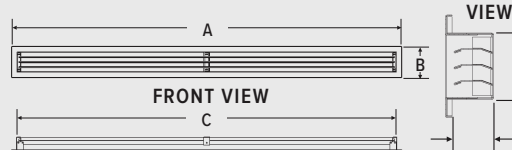

FRONT ENCLOSURE GRILL

- A 47 13/16"
- B 3 13/16"
- C 46 9/16"
- D 2 1/2"
- E 1 9/16"