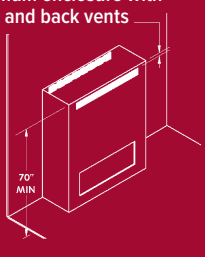

Minimum enclosure with
front and back vents