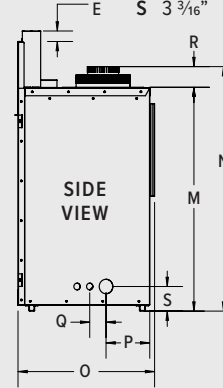

PRODUCT DIMENSIONS

- A 46 5/8"
- B 41 5/8"
- C 38 5/8"
- D 35 1/16"
- E 2 1/4"
- F 3/4"
- G 15 7/8"
- H 11"
- I 8 13/16"
- J 34 5/8"
- K 17 3/4"
- L 11 1/16"
- M 29 1/16"
- N 31 1/16"
- O 17 3/4"
- P 5 1/16"
- Q 2 1/8"
- R 2 1/16"
- S 3 3/16"

FIREPLACE DIMENSIONS

Width	Height	Depth
46 5/8"	38 5/8"	17 3/4"

FRAMING DIMENSIONS

Width	Height	Depth
47"	38 3/4"	18 1/4"

* dependent
of finishing
material used.

SIDE GRILL

- A 16 3/16"
- B 7 1/4"
- C 5 13/16"
- D 1/4"
- E 15 7/16"
- F 2 5/16"