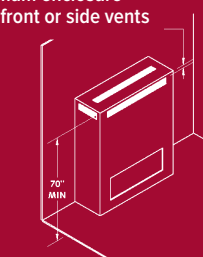

Minimum enclosure
with front or side vents