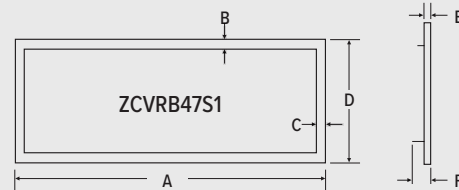

WALL SURROUND