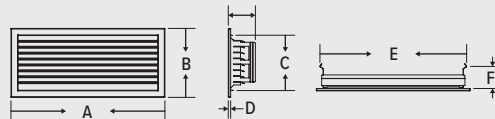

PRODUCT DIMENSIONS

- A 46 5/8"
- B 41 5/8"
- C 38 5/8"
- D 35 1/16"
- E 2 1/4"
- F 3/4"
- G 15 7/8"
- H 11"
- I 8 13/16"
- J 34 5/8"
- K 17 3/4"
- L 11 1/16"
- M 29 1/16"
- N 31 1/16"
- O 17 3/4"
- P 5 1/16"
- Q 2 1/8"
- R 2 1/16"
- S 3 3/16"

FIREPLACE DIMENSIONS

Width	Height	Depth
46 5/8"	38 5/8"	17 3/4"

FRAMING DIMENSIONS

Width	Height	Depth
47"	38 3/4"	18 1/4"

* dependent
of finishing
material used.

SIDE GRILL

- A 16 3/16"
- B 7 1/4"
- C 5 13/16"
- D 1/4"
- E 15 7/16"
- F 2 5/16"