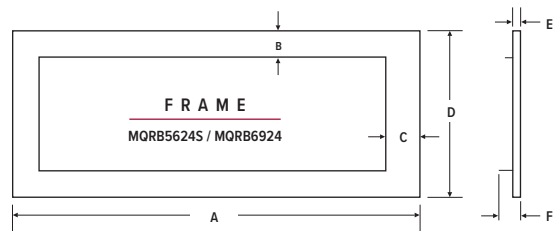

INFINITE Possibilities

A fabulously sleek stretch of dancing flames delivers infinite possibilities in this modern zero clearance gas fireplace by Marquis.

Visit www.marquisfireplaces.net to see the latest evolution in fireplaces.

Unit Illustrated: MQRB6961N Linear Multi-sided Direct Vent Natural Gas Fireplace, MQRB69BK Back Shield Kit (for Single-Sided Viewing), MQRBD2 Driftwood Branches – Three Piece Set, MQROCK3 Rock Set – Contemporary Collection – Multi-Colored, MQEMBER Ember Chunks x 2.

WALL SURROUND TRIM KIT

MQRB4436 MQRB5143 MQRB6961

A	49 7/8"	56 7/8"	74 7/8"
B	3 7/8"	3 7/8"	3 7/8"
C	4 3/8"	4 3/8"	4 3/8"
D	23 3/4"	23 3/4"	23 3/4"
E	1"	1"	1"
F	2 3/8"	2 3/8"	2 3/8"

MQRB4436 MQRB5143 MQRB6961

G	44 1/8"	51 1/8"	69 1/8"
H	1 1/2"	1 1/2"	1 1/2"
I	1 1/2"	1 1/2"	1 1/2"
J	19 1/8"	19 1/8"	19 1/8"
K	1"	1"	1"
L	2 3/8"	2 3/8"	2 3/8"