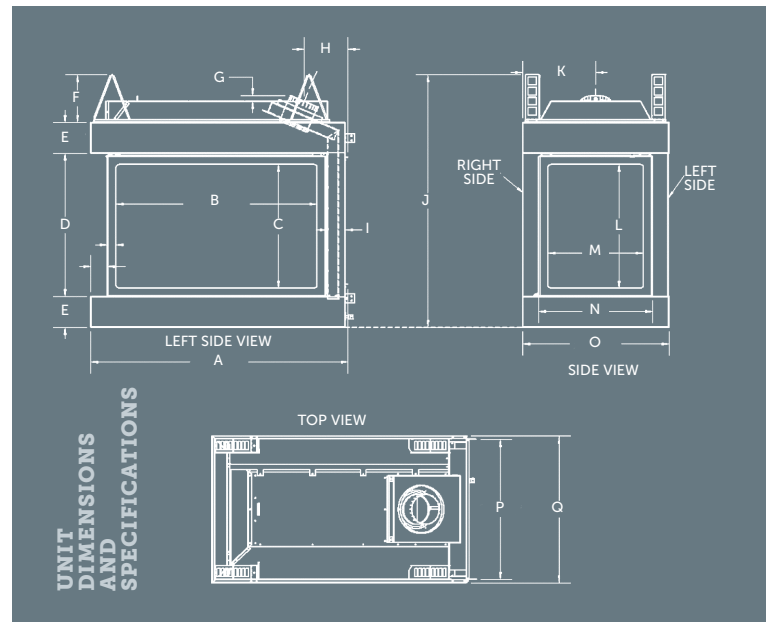

## STYLING

M42LOG4  
Oak Log Set

M42LOG3  
Driftwood Log Set

RBCB1 Multi-colored  
Cannonballs

MP42RLT Traditional  
Brick Liner

MQG5C Decorative  
Ember Glass

FRONT VIEW	SIDE VIEW	TOP VIEW
A	43 <sup>11</sup> / <sub>16</sub> "	-
B	33 <sup>11</sup> / <sub>16</sub> "	-
C	20 <sup>5</sup> / <sub>8</sub> "	-
D	23 <sup>15</sup> / <sub>16</sub> "	-
E	5 <sup>3</sup> / <sub>16</sub> "	-
F	8"	-
G	1"	-
H	7 <sup>3</sup> / <sub>8</sub> "	-
I	3"	-
J	-	42 <sup>1</sup> / <sub>4</sub> "
K	-	12 <sup>1</sup> / <sub>4</sub> "
L	-	20 <sup>5</sup> / <sub>8</sub> "
M	-	16"
N	-	19"
O	-	24 <sup>1</sup> / <sub>4</sub> "
P	-	23 <sup>1</sup> / <sub>4</sub> "
Q	-	24 <sup>1</sup> / <sub>2</sub> "

## UNIT AND FRAMING SPECIFICATIONS (IN.)

Top Flue Models	Height Actual	Height Framing	Width Actual	Width Framing	Depth Actual	Depth Framing
MCVP42	42 <sup>1</sup> / <sub>4</sub> "	42 <sup>3</sup> / <sub>8</sub> "	43 <sup>11</sup> / <sub>16</sub> "	42 <sup>1</sup> / <sub>2</sub> "	24 <sup>1</sup> / <sub>2</sub> "	23 <sup>5</sup> / <sub>16</sub> "