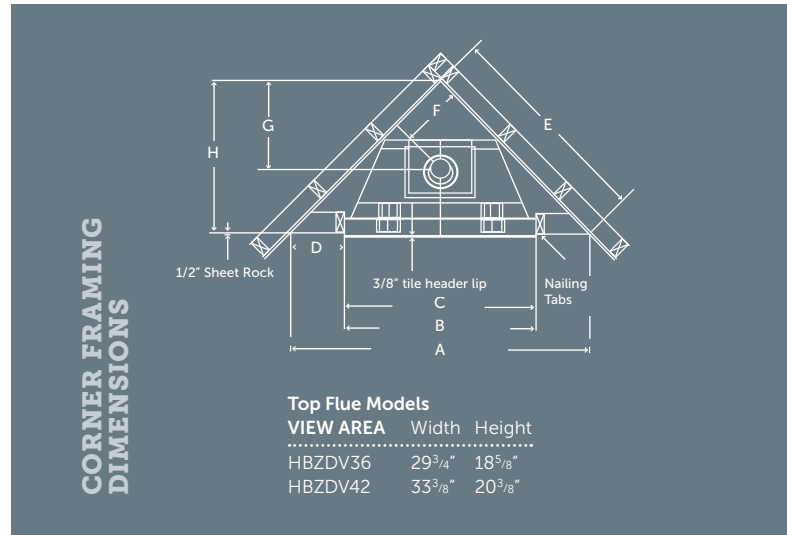

STANDARD FEATURES

- Millivolt or IPI valve system allows operation during a power failure with Hi/low heat and flame adjustment
- Dual burner with Realistic Flame Pattern
- A flame sensor that constantly monitors the pilot flame and provides 100% gas shut off if pilot is not sensed
- Safety Screen Barrier

OPTIONAL FEATURES

Designer Clean View Circulating Kit
(No Louvers Required)

Grills

Available in Black

Surrounds Wide (Louvered Units)

Available in Black

Coverage • HBZDV3624/28 – 35 1/2" h x 41 1/8" w
Coverage • HBZDV4224/28 – 37 5/8" h x 45 1/8" w

Fan Kit

Heat activated with variable speed control

Brick Refractory Liner

Traditional, Herringbone, and Red Herringbone

Thermostat

Wall Mount Millivolt Thermostat or Programmable Thermostat

Remote Control

On/Off, Thermostat On/Off, Thermostat On/Off modulating, Thermostat On/Off modulating and fan control

Log Sets

Choose from the three available log sets, LOGC42 Classic Oak Four Piece, LOGC43 Traditional Oak Four Piece or LOGC44 Burnt Oak Eight Piece Log Set

CORNER FRAMING DIMENSIONS

LOUVERED

	HBZDV36	HBZDV42
A	54¹³/₁₆"	58¹³/₁₆"
B	36³/₈"	42³/₈"
C	36"	42"
D	9³/₁₆"	8³/₄"
E	38³/₄"	41⁵/₁₆"
F	12³/₈"	13³/₄"
G	17⁹/₁₆"	19¹/₂"
H	27⁷/₈"	29¹⁵/₁₆"

CLEAN VIEW CIRCULATING KIT (CVCK)

	HBZDV36	HBZDV42
A	59⁷/₈"	63¹³/₁₆"
B	38⁷/₁₆"	42⁷/₁₆"
C	38¹/₁₆"	42¹/₁₆"
D	10¹¹/₁₆"	10¹/₁₆"
E	42⁵/₁₆"	45¹/₁₆"
F	12³/₈"	13³/₄"
G	17⁹/₁₆"	19¹/₂"
H	29¹⁵/₁₆"	31⁷/₈"

UNIT AND FRAMING SPECIFICATIONS (IN.)

Top Flue Models	Height Actual	Height Framing	Width Actual	Width Framing	Depth Actual	Depth Framing
LOUVERS						
HBZDV36	34¹³/₁₆"	35"	36"	36³/₈"	16⁷/₁₆"	17"
HBZDV42	37"	37¹/₈"	41⁷/₈"	42³/₈"	16⁷/₁₆"	17"
CLEAN VIEW CIRCULATING KIT (CVCK)						
HBZDV36	34¹¹/₁₆"	41"	38¹/₁₆"	38⁷/₁₆"	18⁷/₈"	19¹/₂"
HBZDV42	36¹³/₁₆"	43"	42¹/₁₆"	42⁷/₁₆"	18¹⁵/₁₆"	19¹/₂"