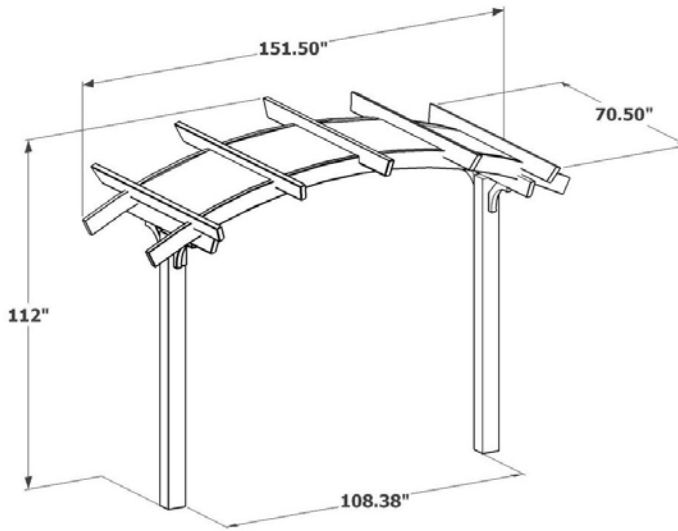

DIMENSIONS:

SONOMA10-GP