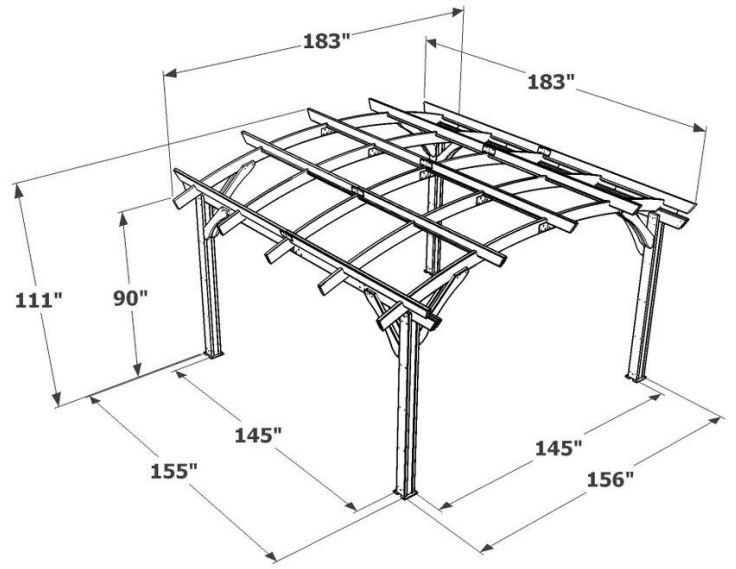

SONOMA16-M
SONOMA16-R